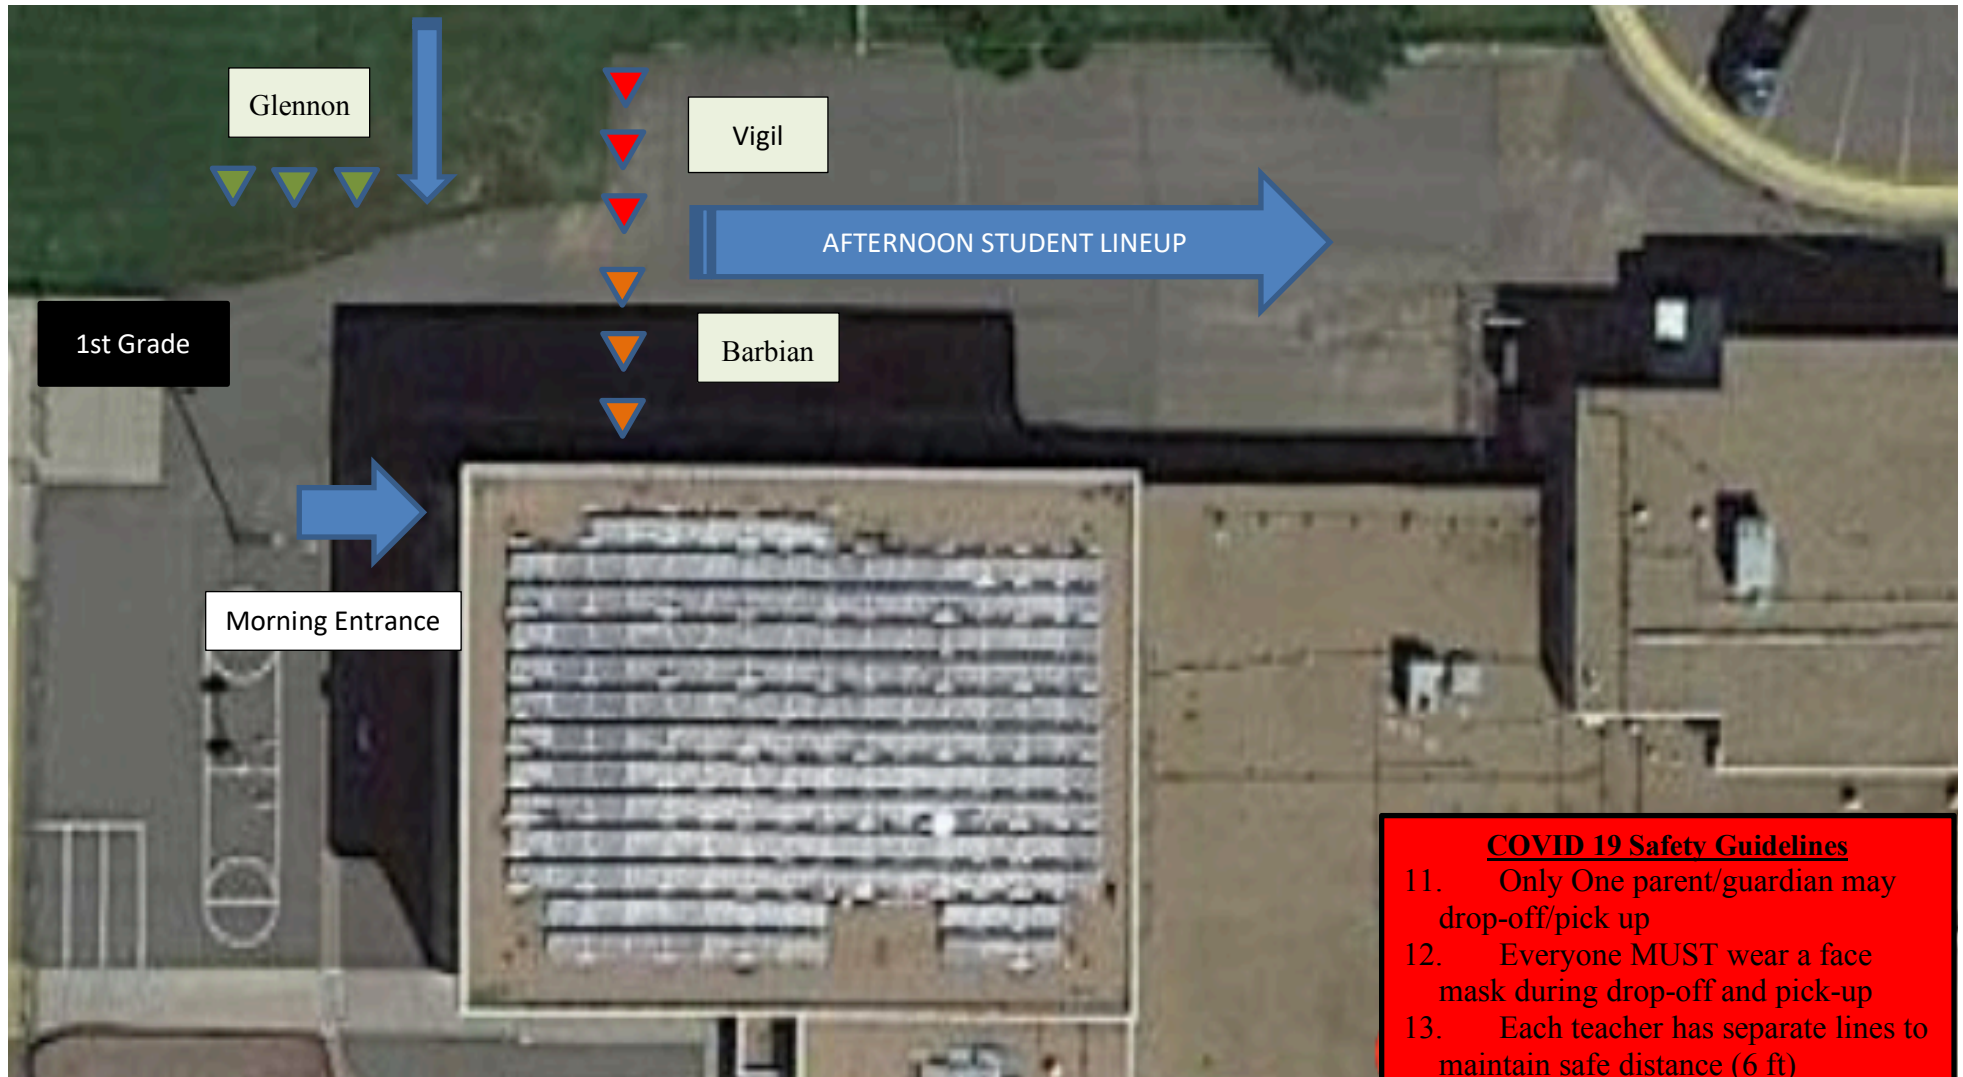

ALICE TERRY ELEMENTARY

Kinder Entrance and Pick-Up Map 2020-2021

ALICE TERRY ELEMENTARY

2nd Grade Entrance and Afternoon Pick-Up Line Map 2020-2021

ALICE TERRY ELEMENTARY

1st Grade Entrance and Afternoon Pick-Up Line Map 2020-2021

COVID 19 Safety Guidelines

11. Only One parent/guardian may drop-off/pick up
12. Everyone MUST wear a face mask during drop-off and pick-up
13. Each teacher has separate lines to maintain safe distance (6 ft)
14. Students' body temperature will be taken upon arrival
15. All playgrounds are closed during drop-off and pick-up