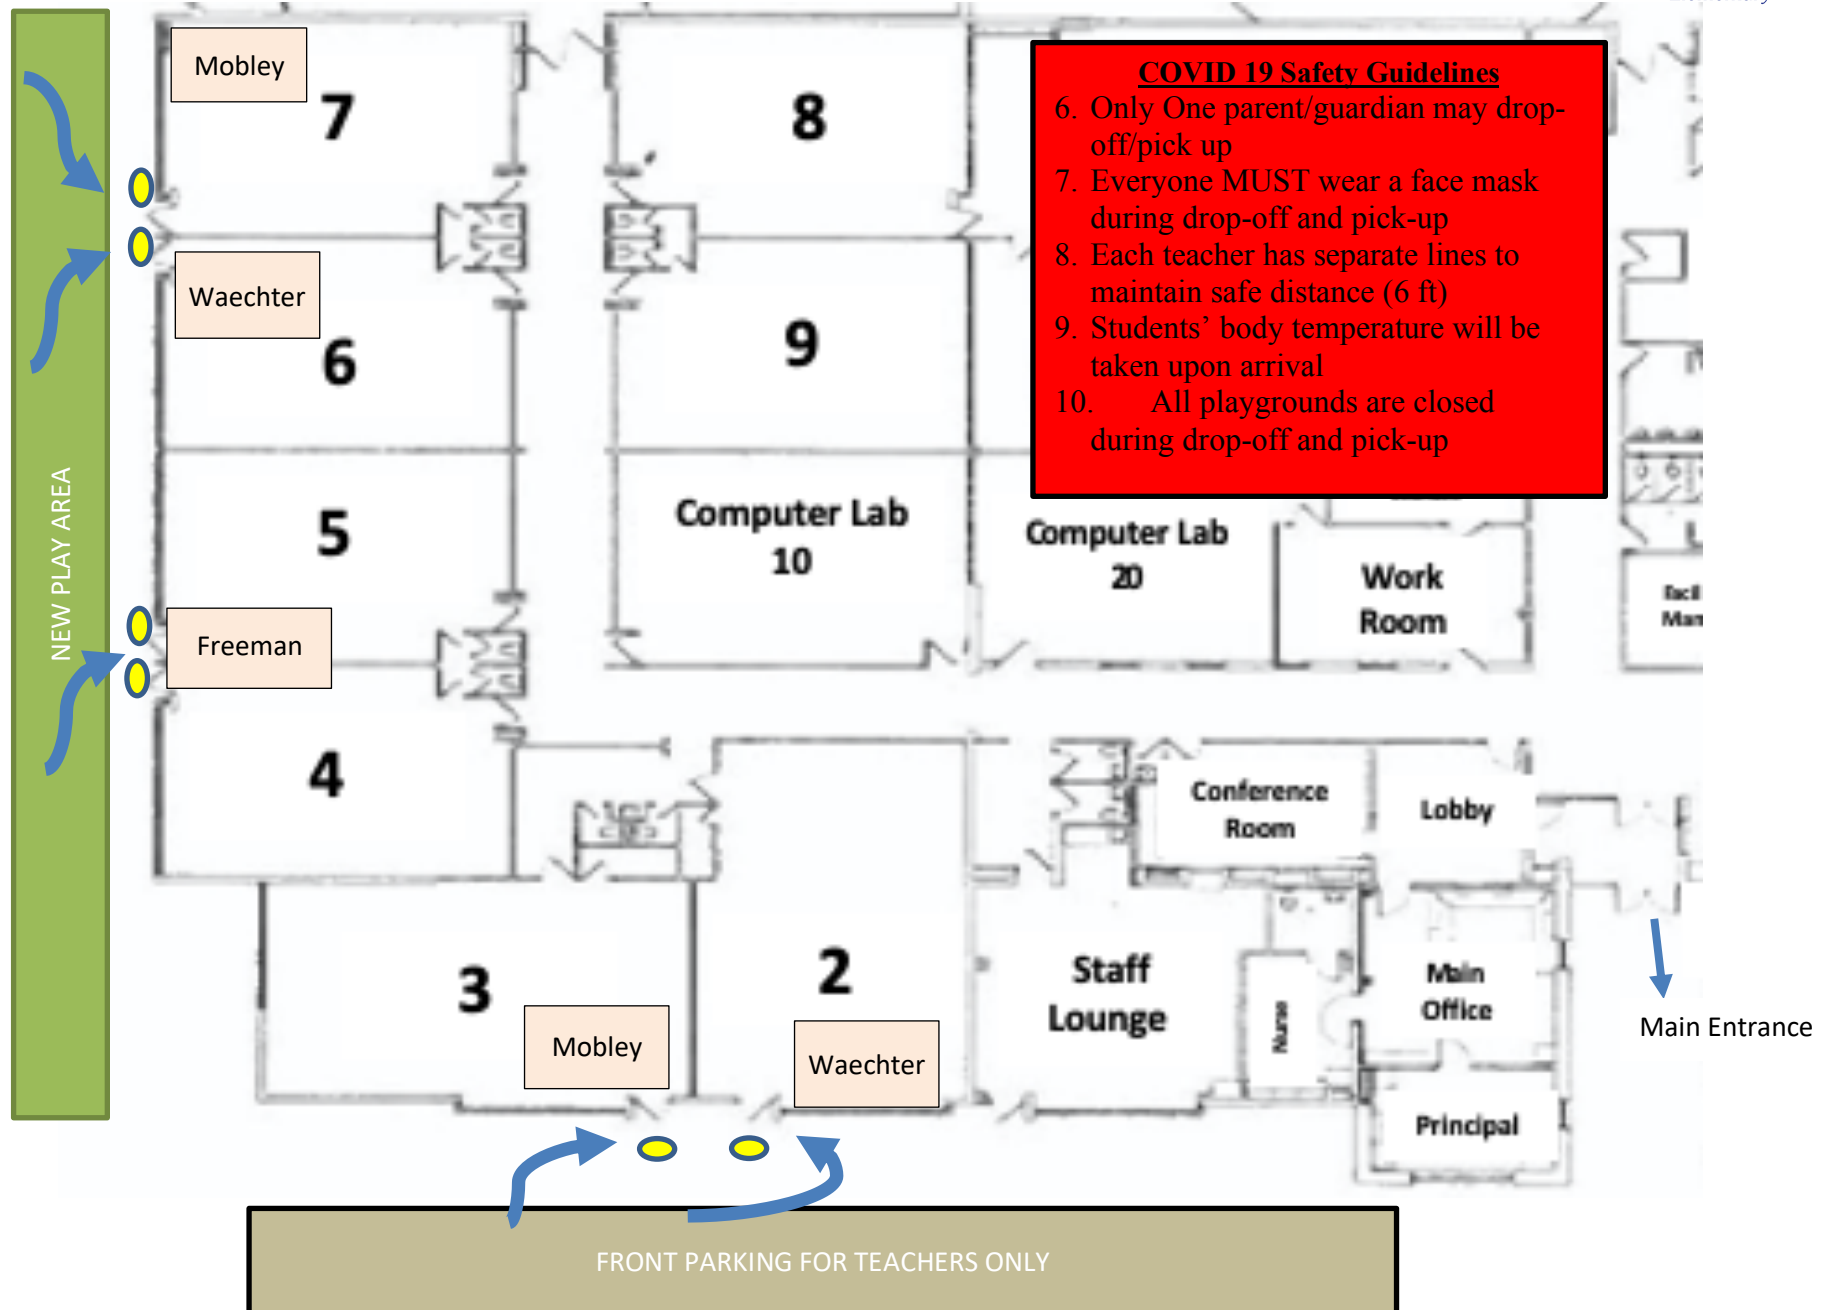

ALICE TERRY ELEMENTARY

Kinder Entrance and Pick-Up Map 2020-2021

ALICE TERRY ELEMENTARY

2nd Grade Entrance and Afternoon Pick-Up Line Map 2020-2021

ALICE TERRY ELEMENTARY

1st Grade Entrance and Afternoon Pick-Up Line Map 2020-2021

COVID 19 Safety Guidelines

11. Only One parent/guardian may drop-off/pick up
12. Everyone MUST wear a face mask during drop-off and pick-up
13. Each teacher has separate lines to maintain safe distance (6 ft)
14. Students' body temperature will be taken upon arrival
15. All playgrounds are closed during drop-off and pick-up